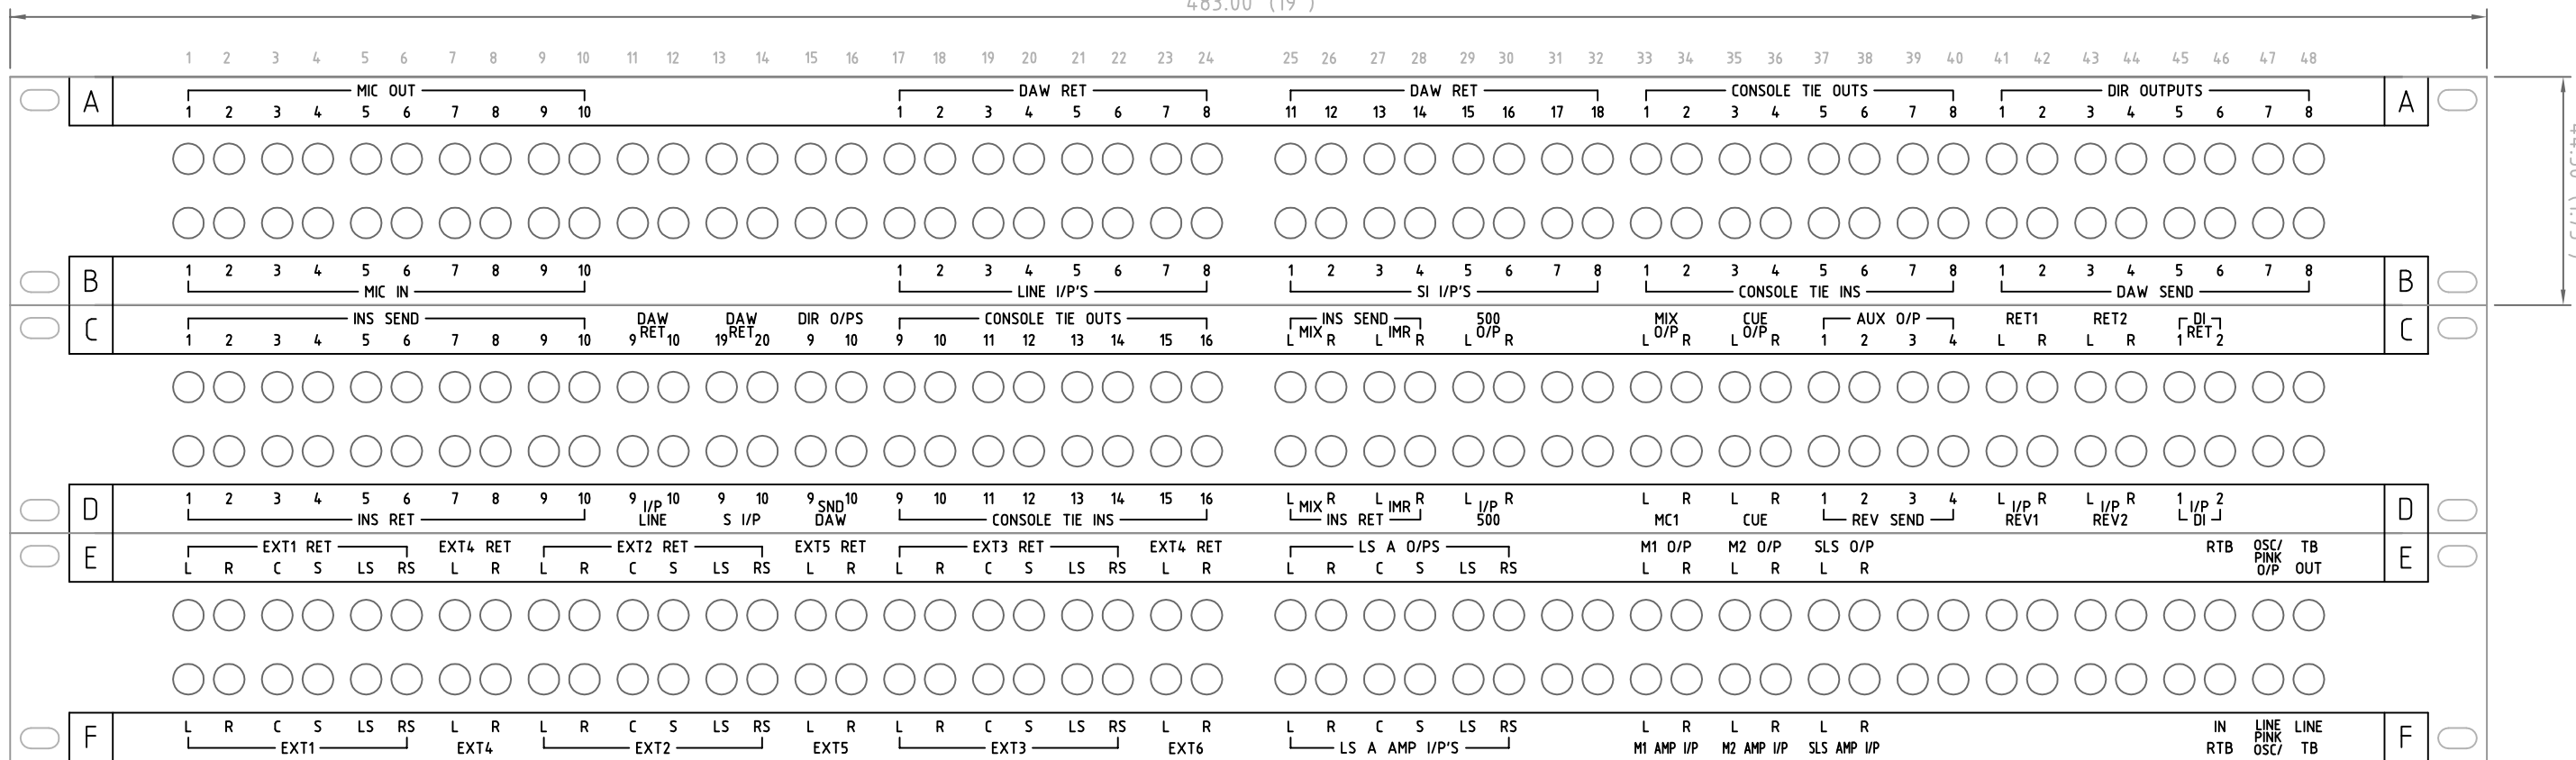

483.00 (19")

NOTES

- ① PATCH LAID OUT FOR 8CH WORKING
THIS WILL NEED A SPECIAL D SUB SPLITTER CABLE
MAKING FOR ROW C&D 9-16
- ② RTB MIC, OSC/PINK & TB OUT CAN BE WIRED
ON A SPECIAL D SUB CABLE FROM THE
CONSOLE 15D SUB SERVICE CONNECTOR
IF REQUIRED ON THE PATCH.